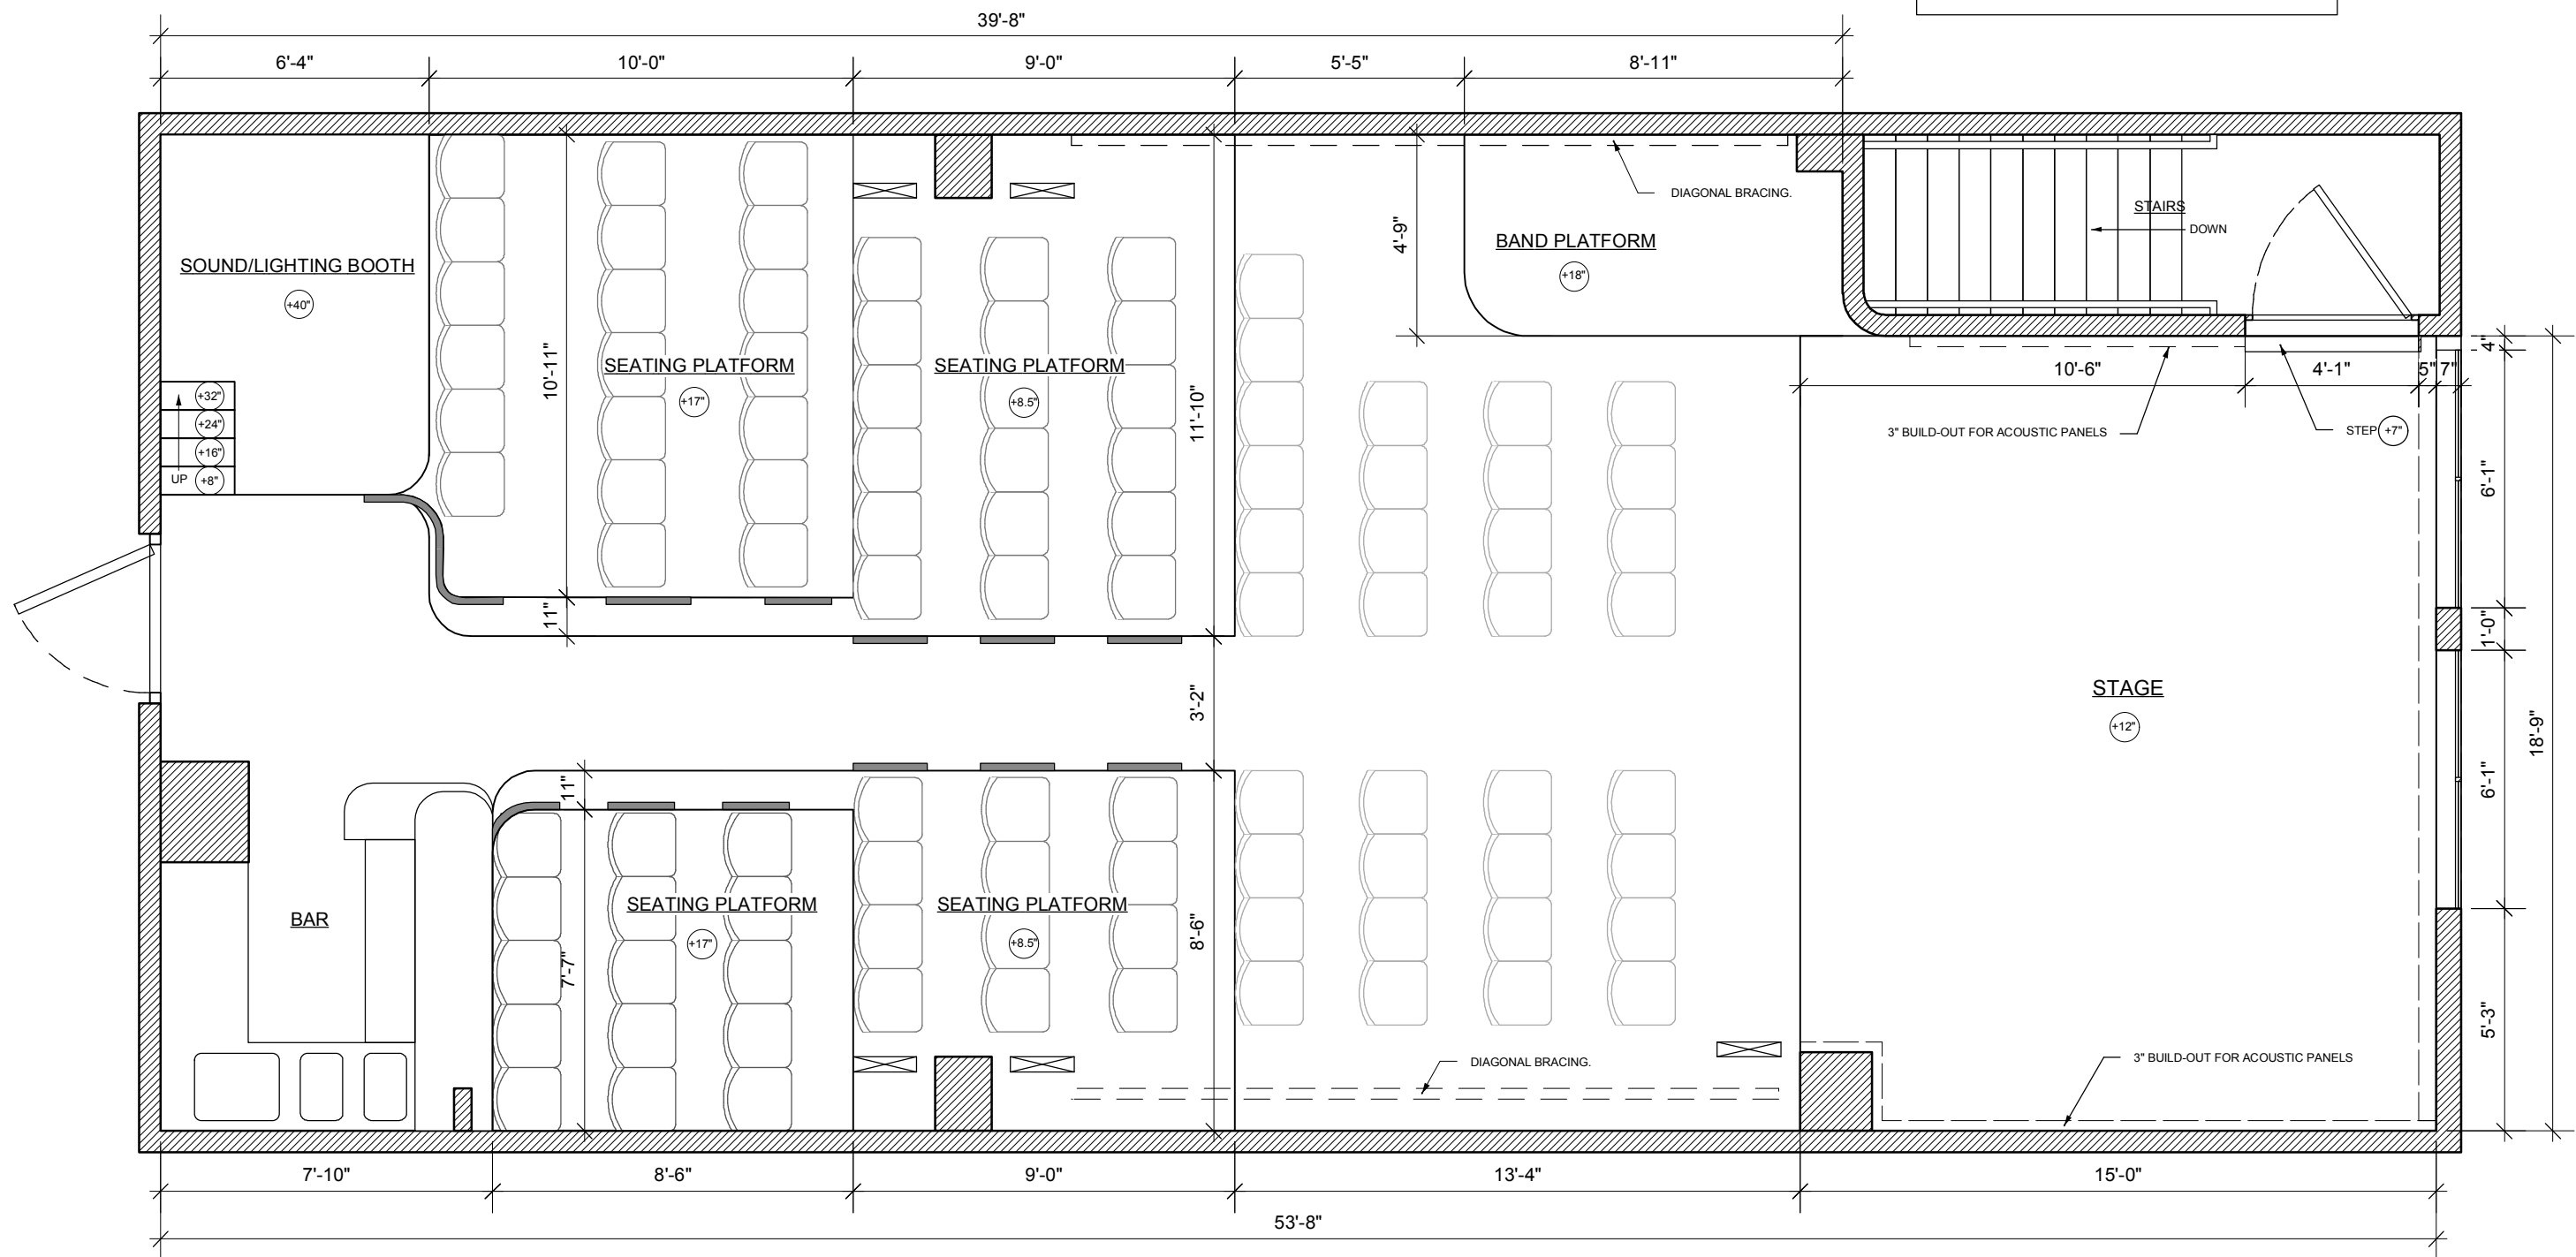

NOTE:
99 PERSON SEATING CAPACITY

ARS NOVA: GROUNDPLAN
SCALE: 1/4"=1'-0"